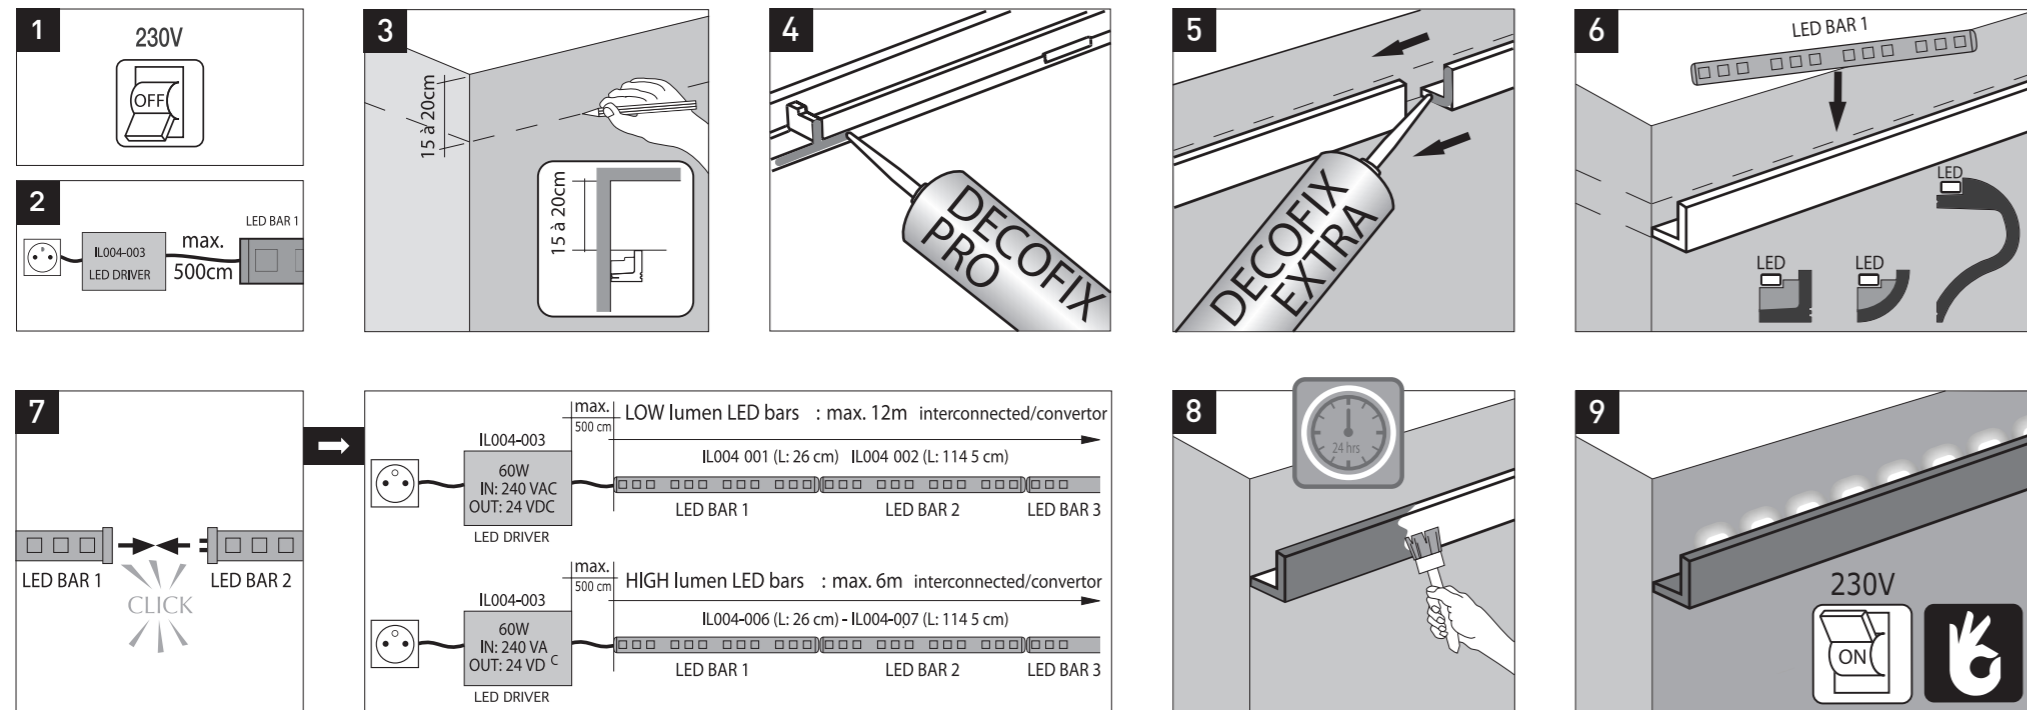

installation instructions

see installation instructions on www.oraclighting.com (technical)