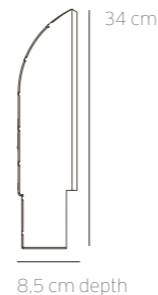

xinnix

RECESSED FIXTURE

L600-001 19,5x8,5x34 cm