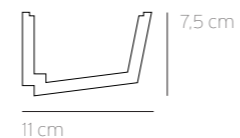

1 moulding

PROFILE

C357 200x11x7,5 cm