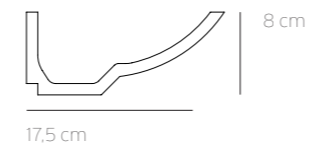

## 1 moulding

PROFILE

**C351** 200x17,5x8 cm