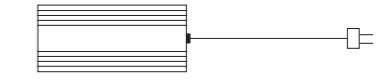

IL004-003 Converter for IL004 60W