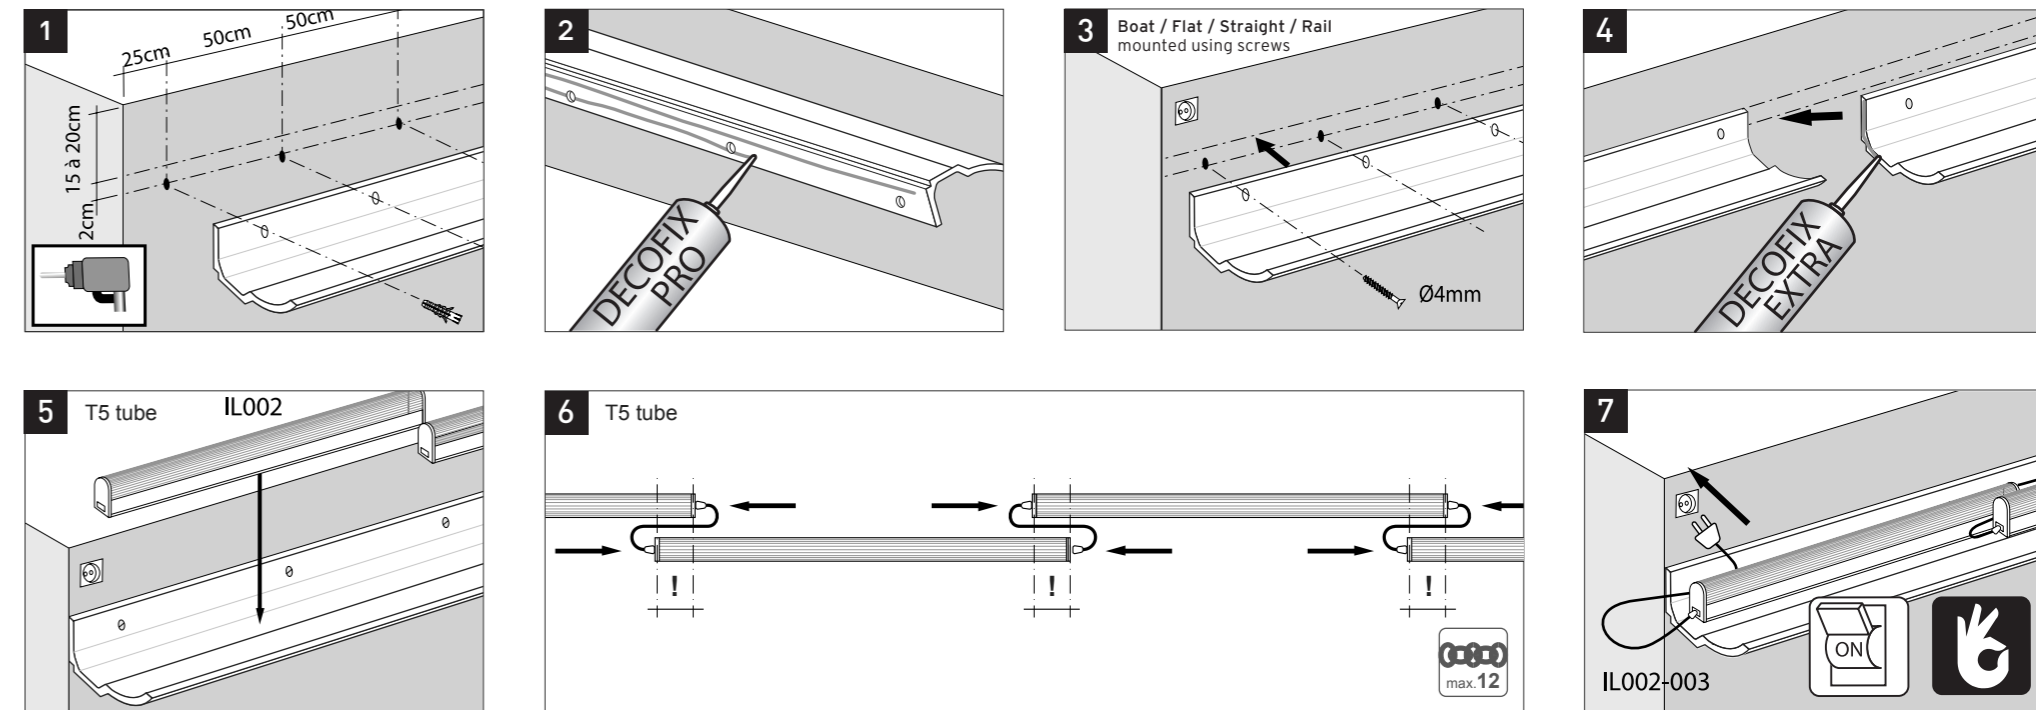

installation instructions

see installation instructions on www.oraclighting.com