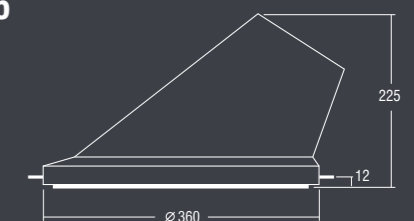

2031

Lamp	Cut Out Size
LED 1W   G9 25W	255 x 200 mm

2041

Lamp	Cut Out Size
LED 1W   G9 25W	248 x 163 mm

1038

Lamp	Cut Out Size
MR16 20/35/50W	∅ 193 mm

1036

Lamp	Cut Out Size
QR111 50/75100W	∅ 363 mm